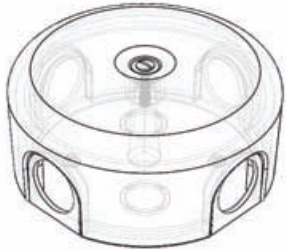

B1-205-01
B1-205-02
B1-205-03

B1-206-01
B1-206-02
B1-206-03

B1-207-01
B1-207-02
B1-207-03

TV Sockets

Mechanism:

208-Doble TV socket (intermediate)

209-Doble TV socket (final)

Dimensions:

ø65x46mm

ø65x46mm

Finish:

White
Ivory
Black

White
Ivory
Black

Code:

B1-208-01
B1-208-02
B1-208-03

B1-209-01
B1-209-02
B1-209-03

Conexion Boxes

Mechanism:

210-Connection Boxes

Dimensions:

ø110x50mm

ø110x50mm

ø110x50mm

Finish:

	Mechanism:	Dimensions:	Finish:	Code:
	211-Knob	ø65x48.5mm ø65x48.5mm ø65x48.5mm	Old Cherrytree Natural	B1-211-01 B1-211-02 B1-211-03
		ø65x48.5mm ø65x48.5mm ø65x48.5mm	Silver Golden Silver	B1-211-04 B1-211-05 B1-211-06
	212-Screw A (just for switches)	ø65x48.5mm ø65x48.5mm	Golden Silver	B1-212-01 B1-212-02
	213-Screw B (just for switches)	ø65x48.5mm ø65x48.5mm	Golden Silver	B1-213-01 B1-213-02