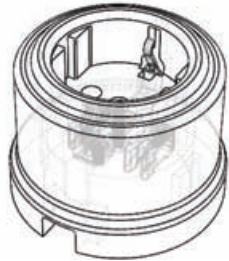

Switches

Mechanisms:

201-2 way Switch

202-3 way Switch

203-Doble Switch

Dimensions:

ø65x48mm

ø65x48mm

ø65x48mm

Code:

White
Ivory
Black

White
Ivory
Black

White
Ivory
Black

Code:

B1-201-01
B1-201-02
B1-201-03

B1-202-01
B1-202-02
B1-202-03

B1-203-01
B1-203-02
B1-203-03

Sockets

Mechanism:

204-German two-pole socket
With shutters With earth
16A - 250V

Dimensions:

ø65x48.5mm
ø65x48.5mm
ø65x48.5mm

Finish:

White 
Ivory 
Black 

Code:

B1-204-01
B1-204-02
B1-204-03

RJ45 & RJ11

Mechanism:

205-2 way Switch

206-3 way Switch

207-Doble Switch

Dimensions: