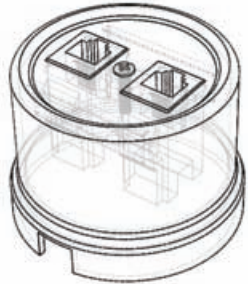

B1-203-01
B1-203-02
B1-203-03

Sockets

Mechanism:

204-German two-pole socket
With shutters With earth
16A - 250V

Dimensions:

ø65x48.5mm
ø65x48.5mm
ø65x48.5mm

Finish:

White 
Ivory 
Black 

Code:

B1-204-01
B1-204-02
B1-204-03

RJ45 & RJ11

Mechanism:

205-2 way Switch

206-3 way Switch

207-Doble Switch

Dimensions: