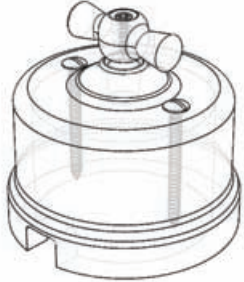

Switches

Mechanisms:

201-2 way Switch

202-3 way Switch

203-Doble Switch

Dimensions:

ø65x48mm

ø65x48mm

ø65x48mm

Code:

White
Ivory
Black

White
Ivory
Black

White
Ivory
Black

Code:

B1-201-01
B1-201-02
B1-201-03

B1-202-01
B1-202-02
B1-202-03

B1-203-01
B1-203-02
B1-203-03

Sockets

Mechanism:

204-German two-pole socket
With shutters With earth
16A - 250V

Dimensions:

ø65x48.5mm
ø65x48.5mm
ø65x48.5mm

Finish:

White 
Ivory 
Black 