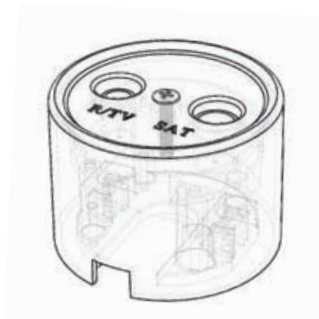

Code:

B1-204-01
B1-204-02
B1-204-03

RJ45 & RJ11

Mechanism:

205-2 way Switch

206-3 way Switch

207-Doble Switch

Dimensions:

ø65x48mm

ø65x48mm

ø65x48mm

Finish:

White
Ivory
Black

White
Ivory
Black

White
Ivory
Black

Code:

B1-205-01
B1-205-02
B1-205-03

B1-206-01
B1-206-02
B1-206-03

B1-207-01
B1-207-02
B1-207-03

TV Sockets

Mechanism:

208-Doble TV socket (intermediate)

209-Doble TV socket (final)

Dimensions:

Conexion Boxes

Mechanism:

210-Connection Boxes

Dimensions:

ø110x50mm

ø110x50mm

ø110x50mm

Finish: